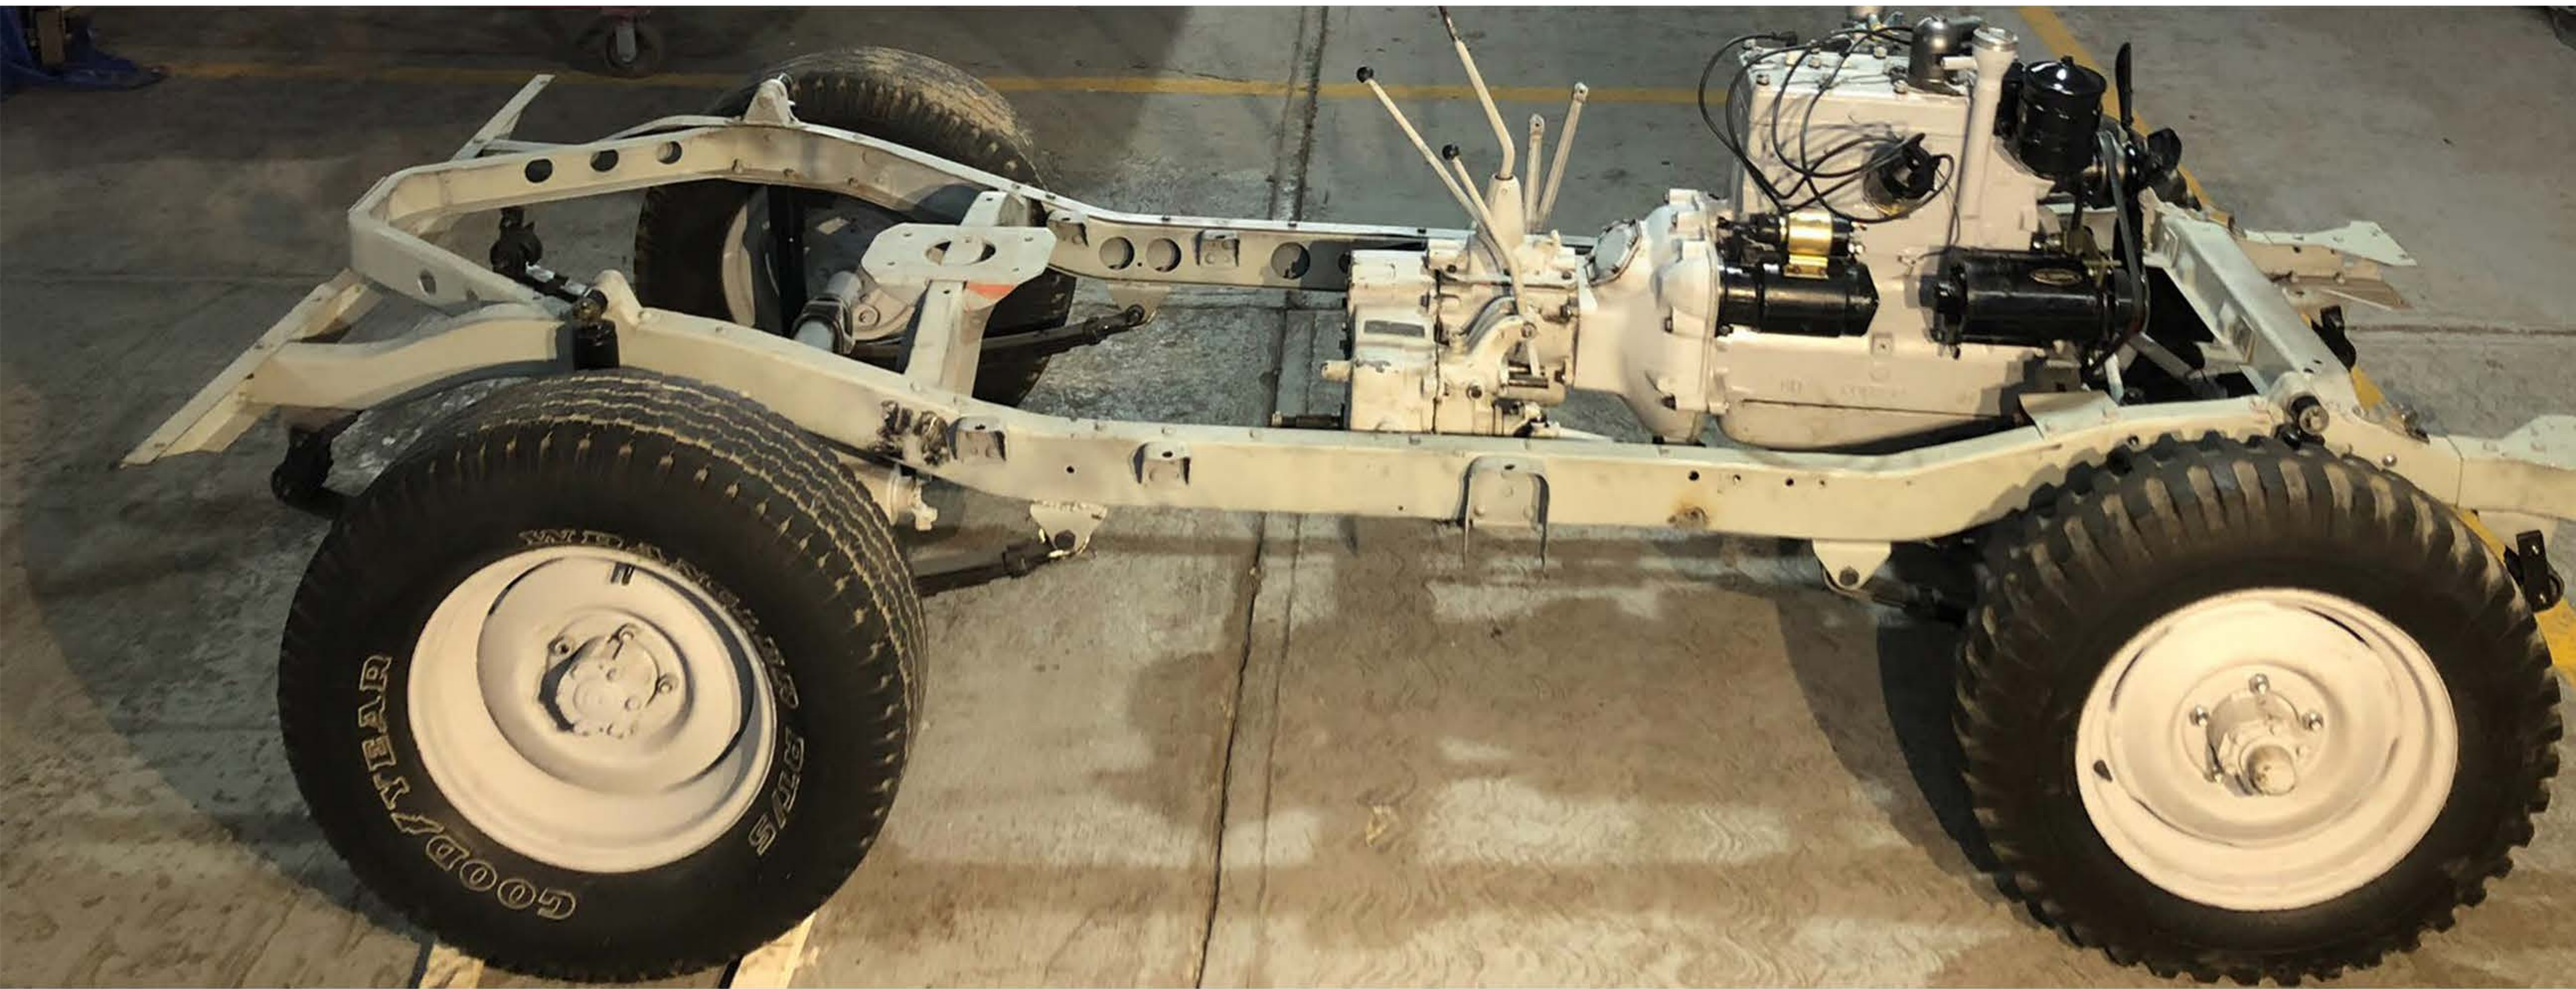

AUTOMOBILE RESTORATION STUDIO

GH

PROYECTO DE RESTAURACIÓN
JEEP 1942 WW2

Restaurado

AUTOMOBILE RESTORATION STUDIO

AUTOMOBILE RESTORATION STUDIO

AUTOMOBILE RESTORATION LTD.

AUTOMOBILE RESTORATION STUDIO

LRS 80R

AUTOMOBILE RESTORATION STUDIO

AUTOMOBILE RESTORATION STUDIO

AUTOMOBILE RESTORATION STUDIO

AUTOMOBILE RESTORATION STUDIO

AUTOMOBILE RESTORATION STUDIO

ERKCO

ERKCO
ALTURA
MAXIMA